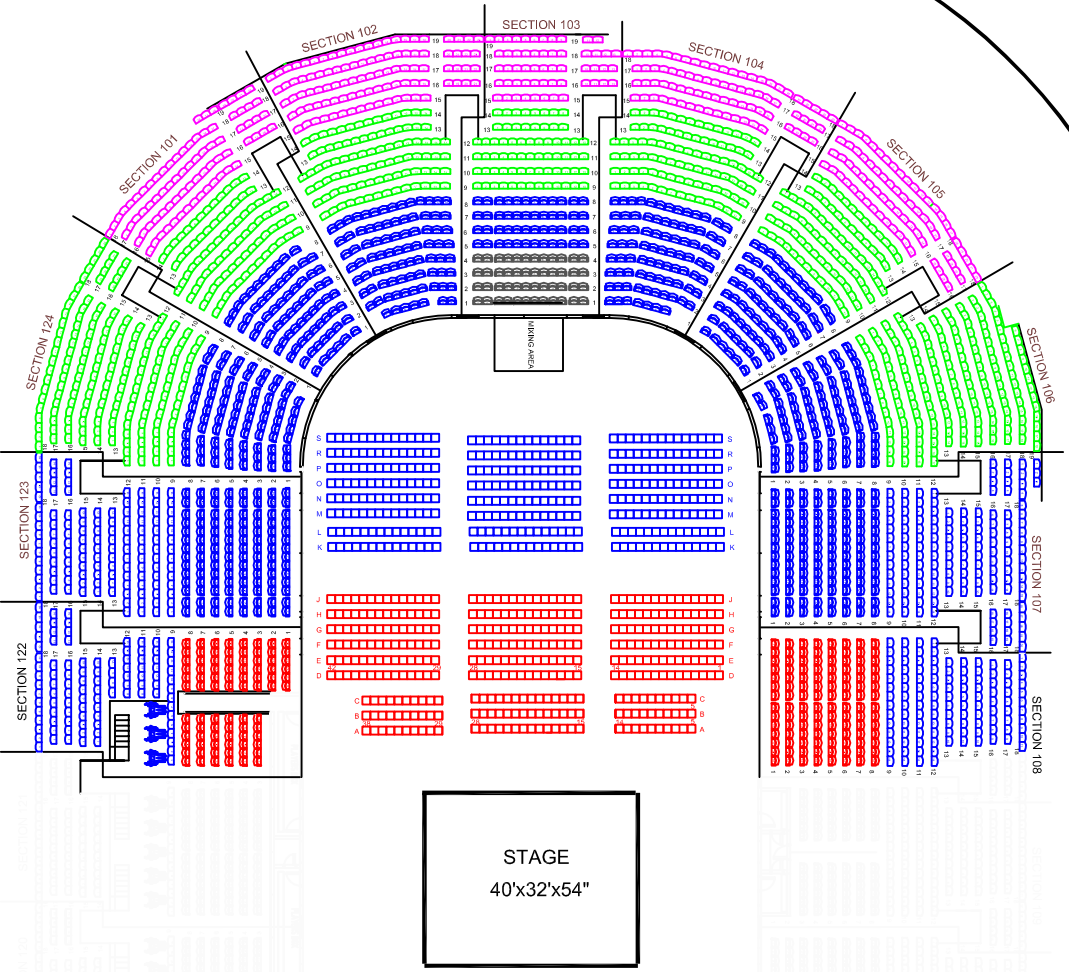

MILE ONE CENTRE  
THE WIGGLES

Tech Kill

 P1 = \$59.50 plus s/c

 P2 = \$39.50 plus s/c

 P3 = \$29.50 plus s/c

 P4 = \$19.50 plus s/c

NEW GOWER STREET