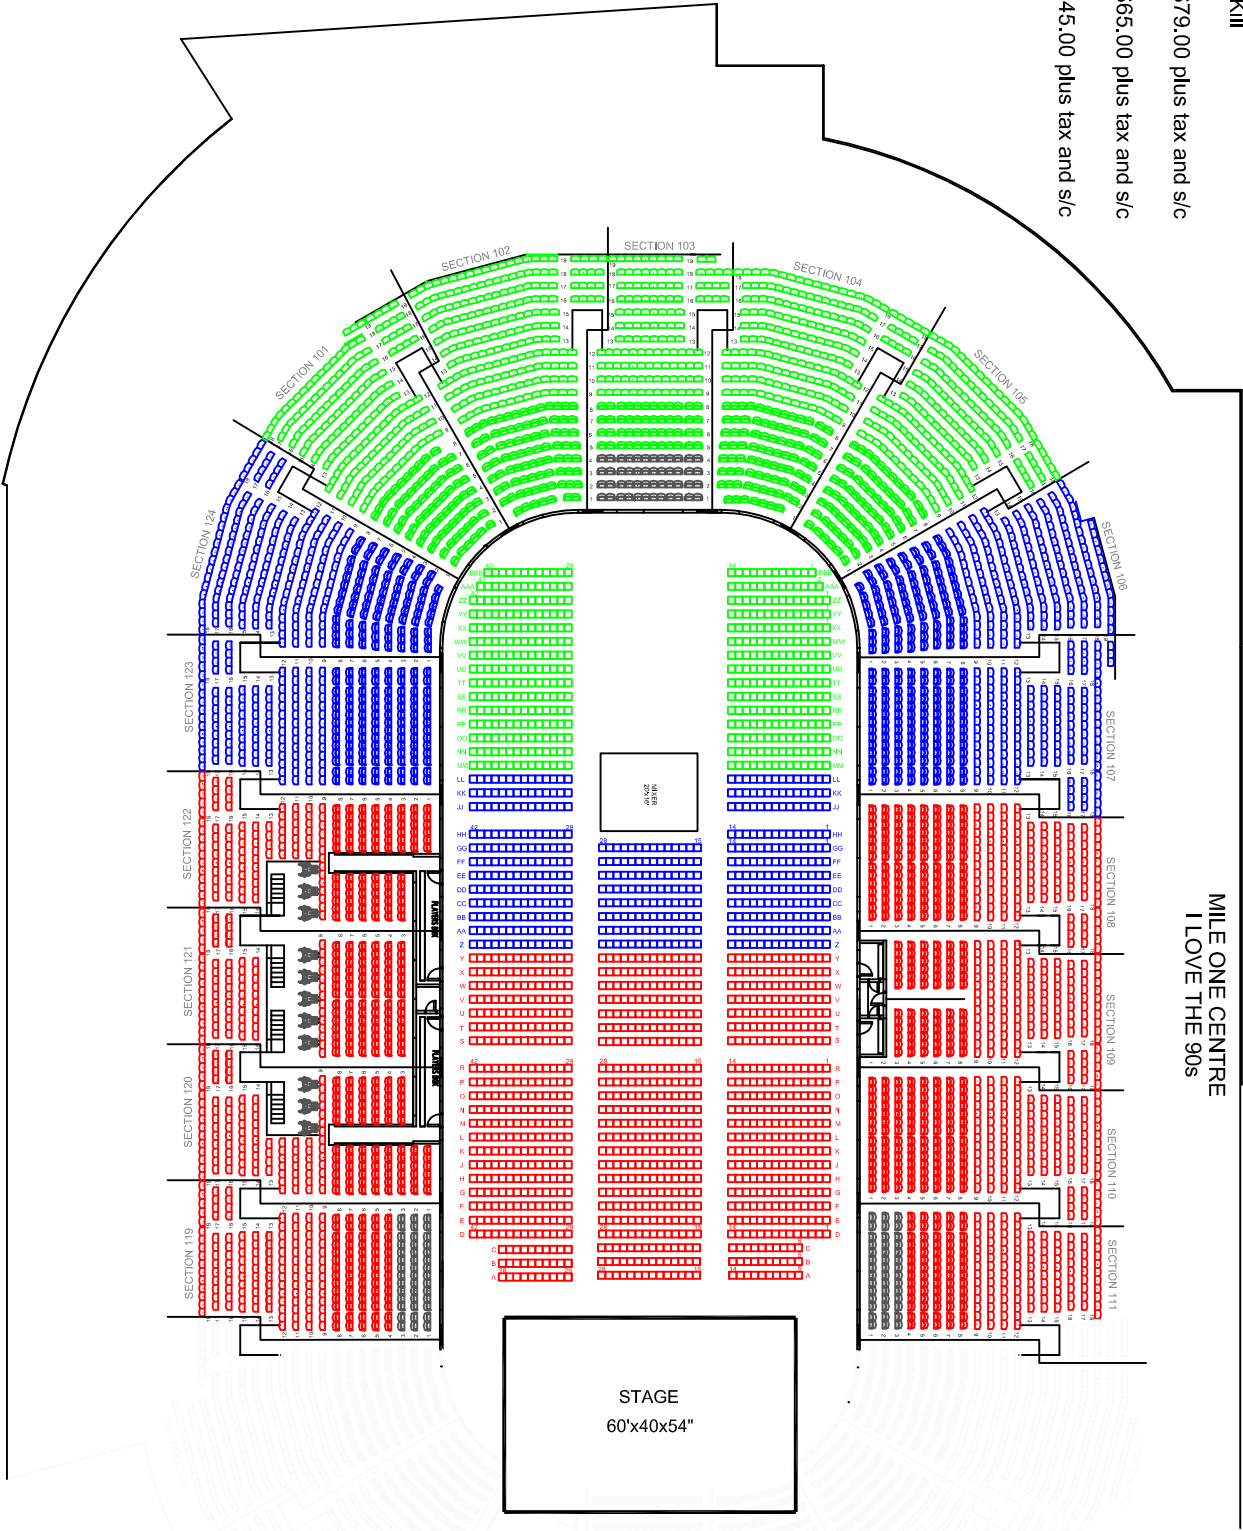

Tech Kill

P1 = \$79.00 plus tax and s/c

P2 = \$65.00 plus tax and s/c

P3 = \$45.00 plus tax and s/c

MILE ONE CENTRE  
I LOVE THE 90S

STAGE  
60'x40'x54"