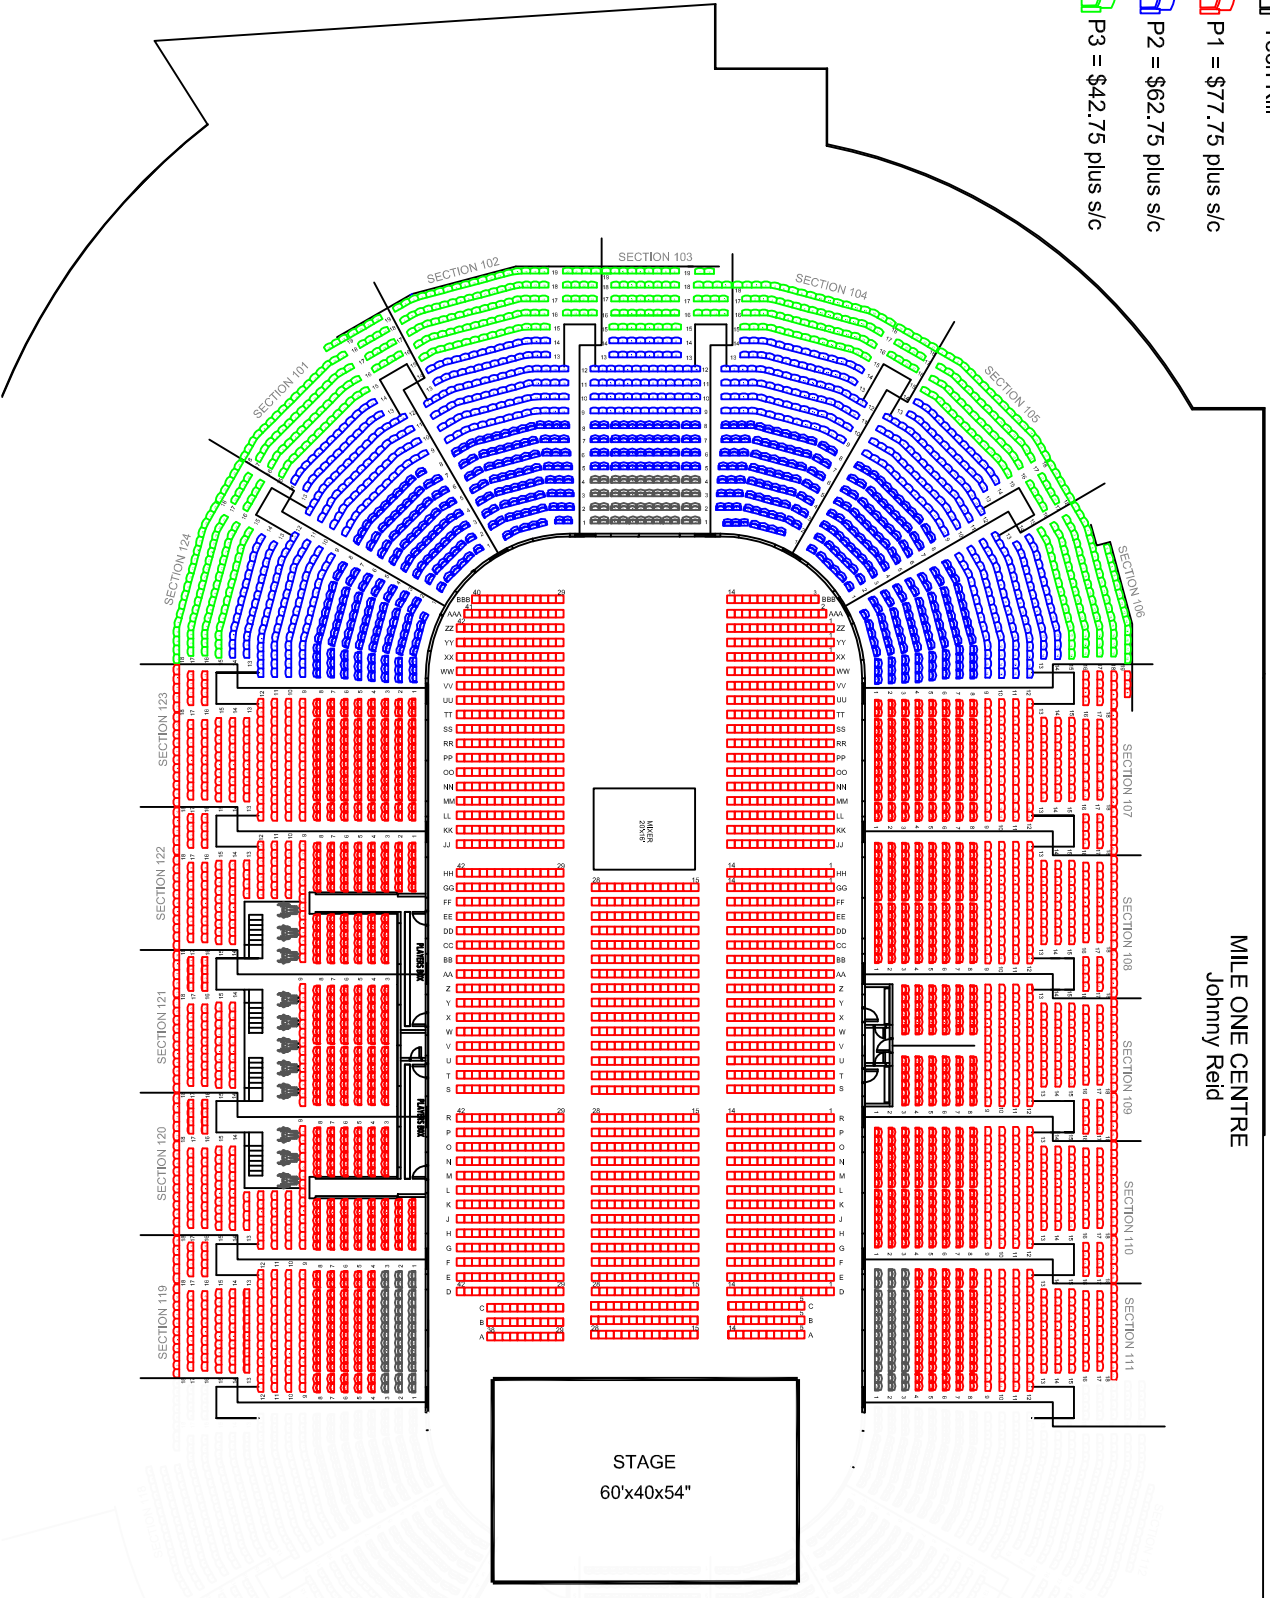

 Tech Kill

 P1 = \$77.75 plus s/c

 P2 = \$62.75 plus s/c

 P3 = \$42.75 plus s/c

MILE ONE CENTRE  
Johnny Reid