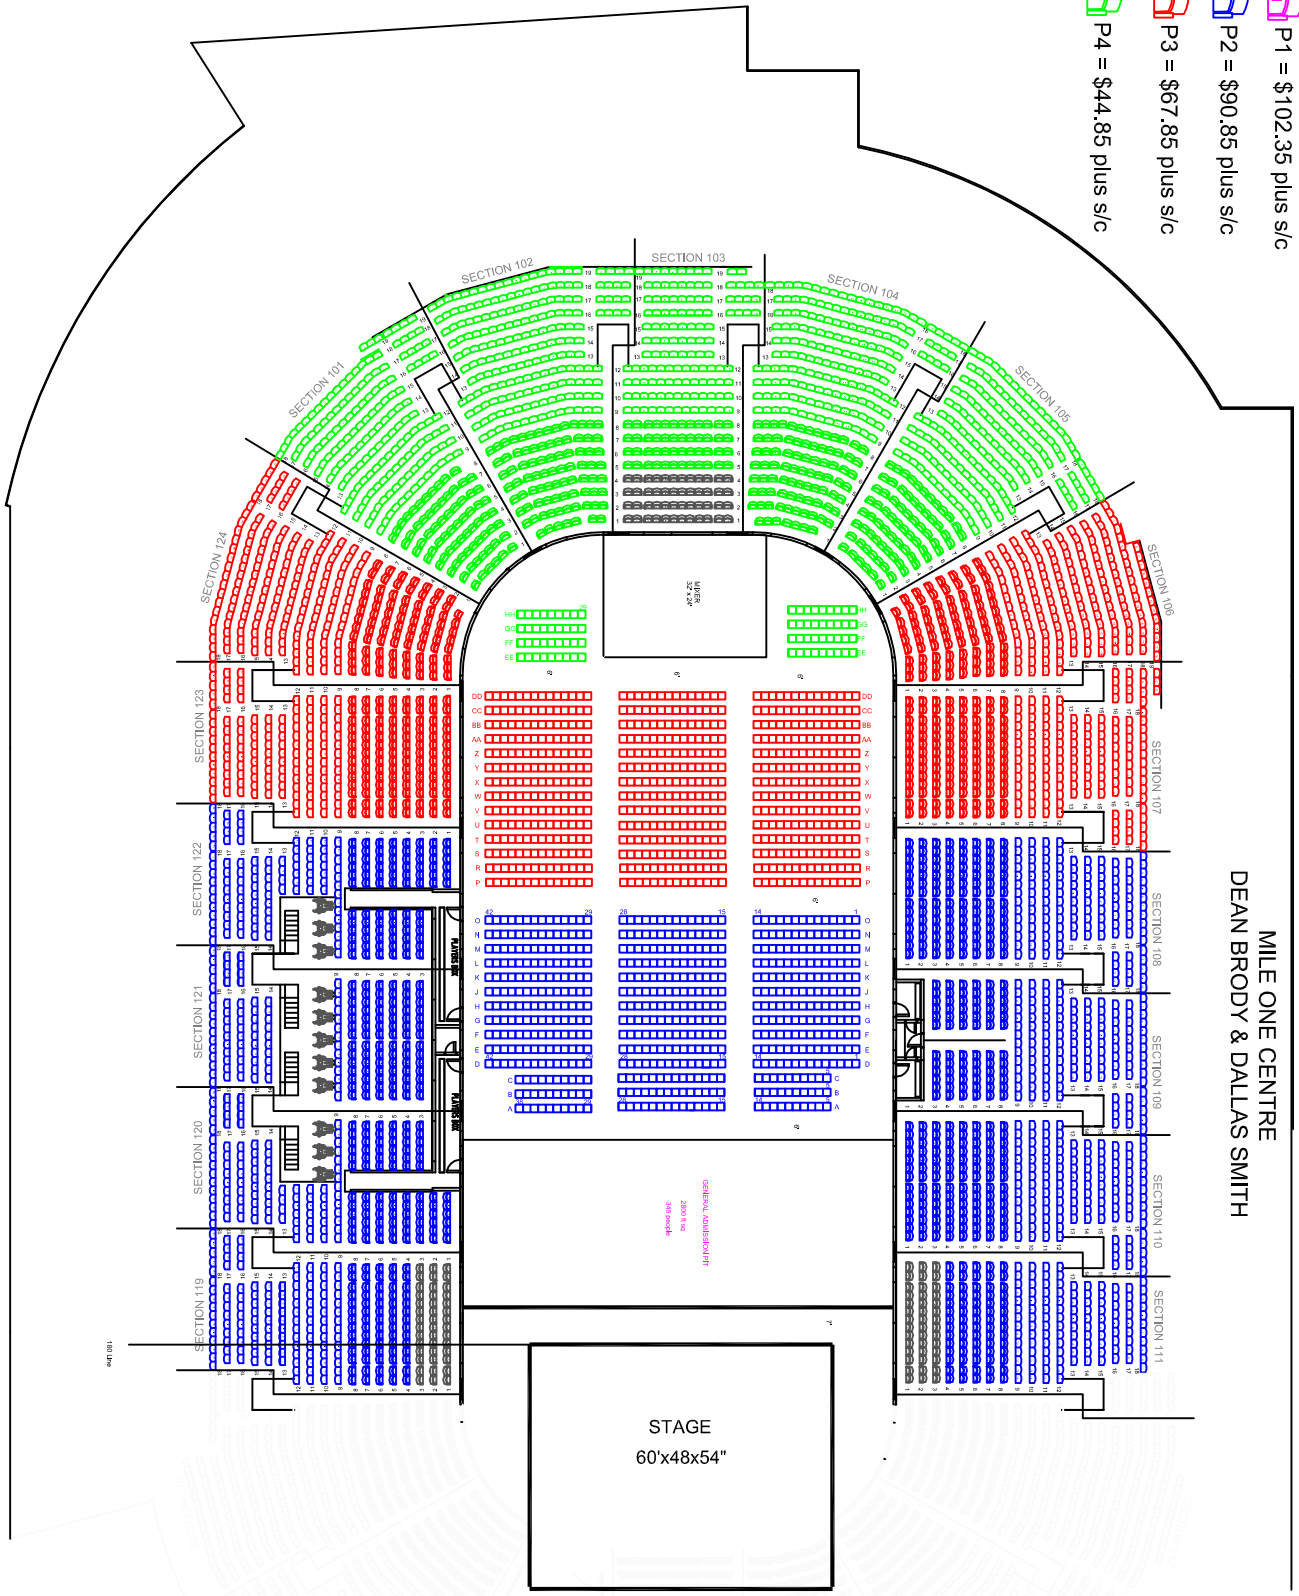

Tech Kill

P1 = \$102.35 plus s/c

P2 = \$90.85 plus s/c

P3 = \$67.85 plus s/c

P4 = \$44.85 plus s/c

MILE ONE CENTRE DEAN BRODY & DALLAS SMITH

DATE: 08/11