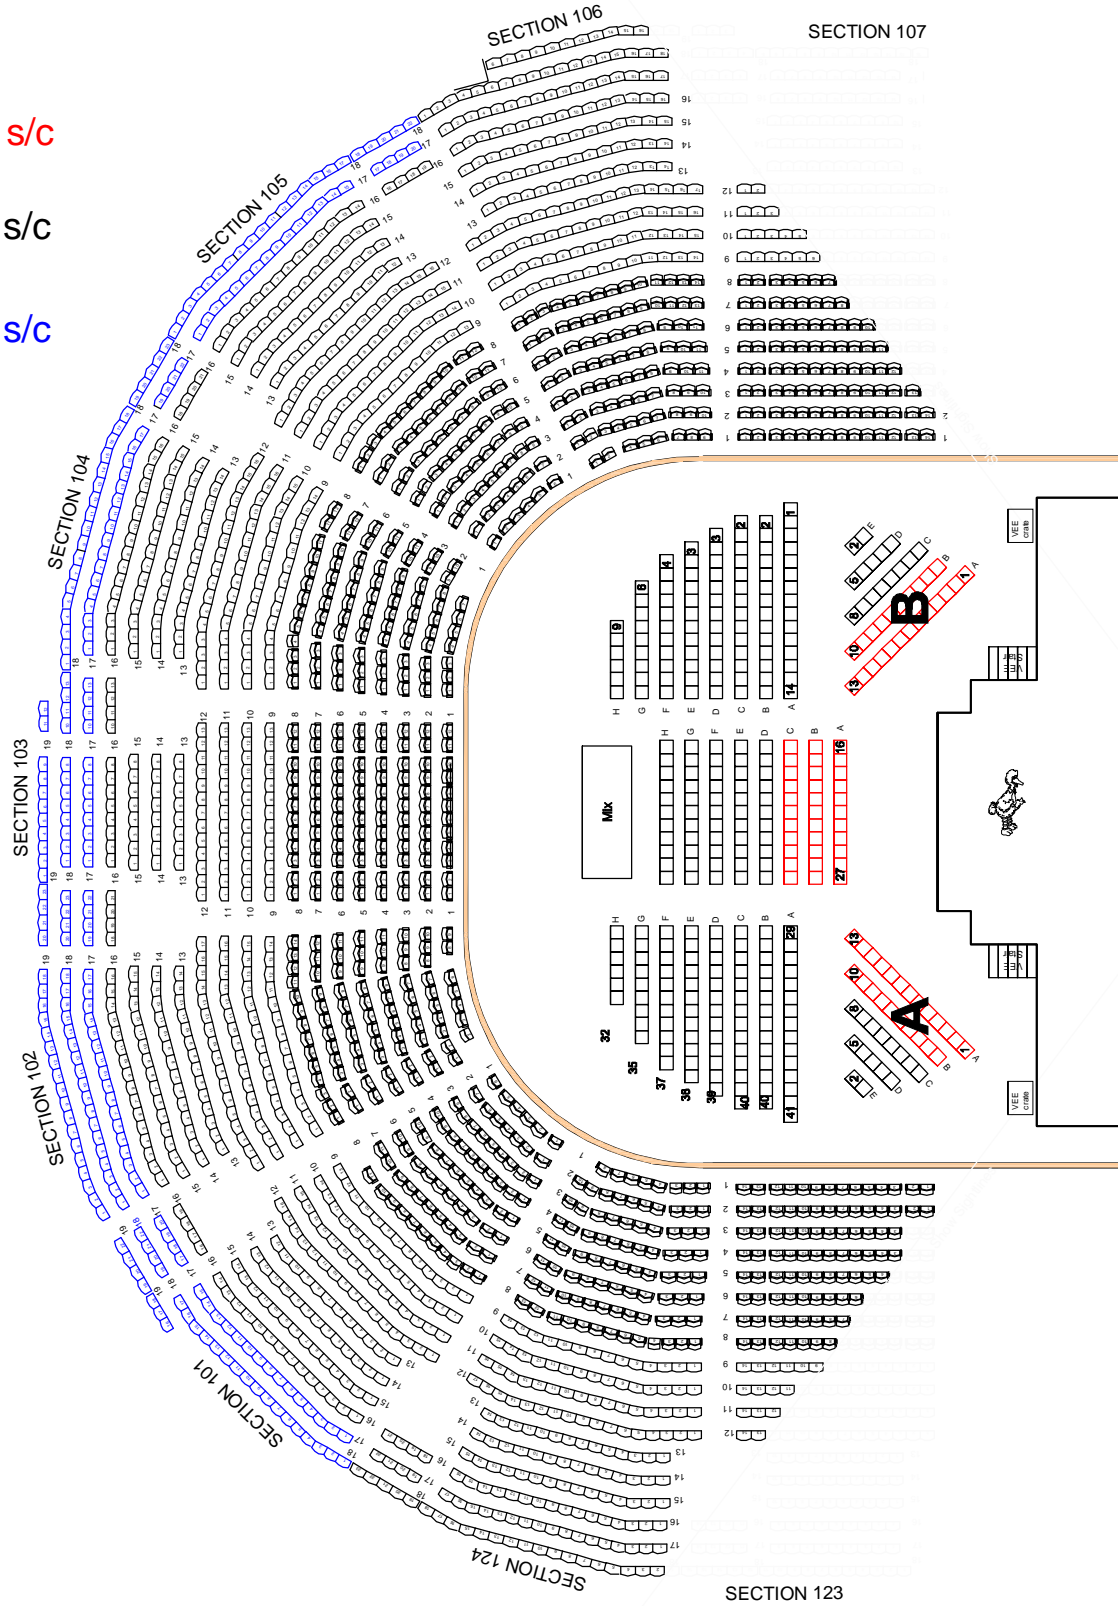

# Mile One Centre Sesame Street

P1 = \$70.00 plus tax and s/c

P2 = \$39.50 plus tax and s/c

P3 = \$34.95 plus tax and s/c

SECTION 123