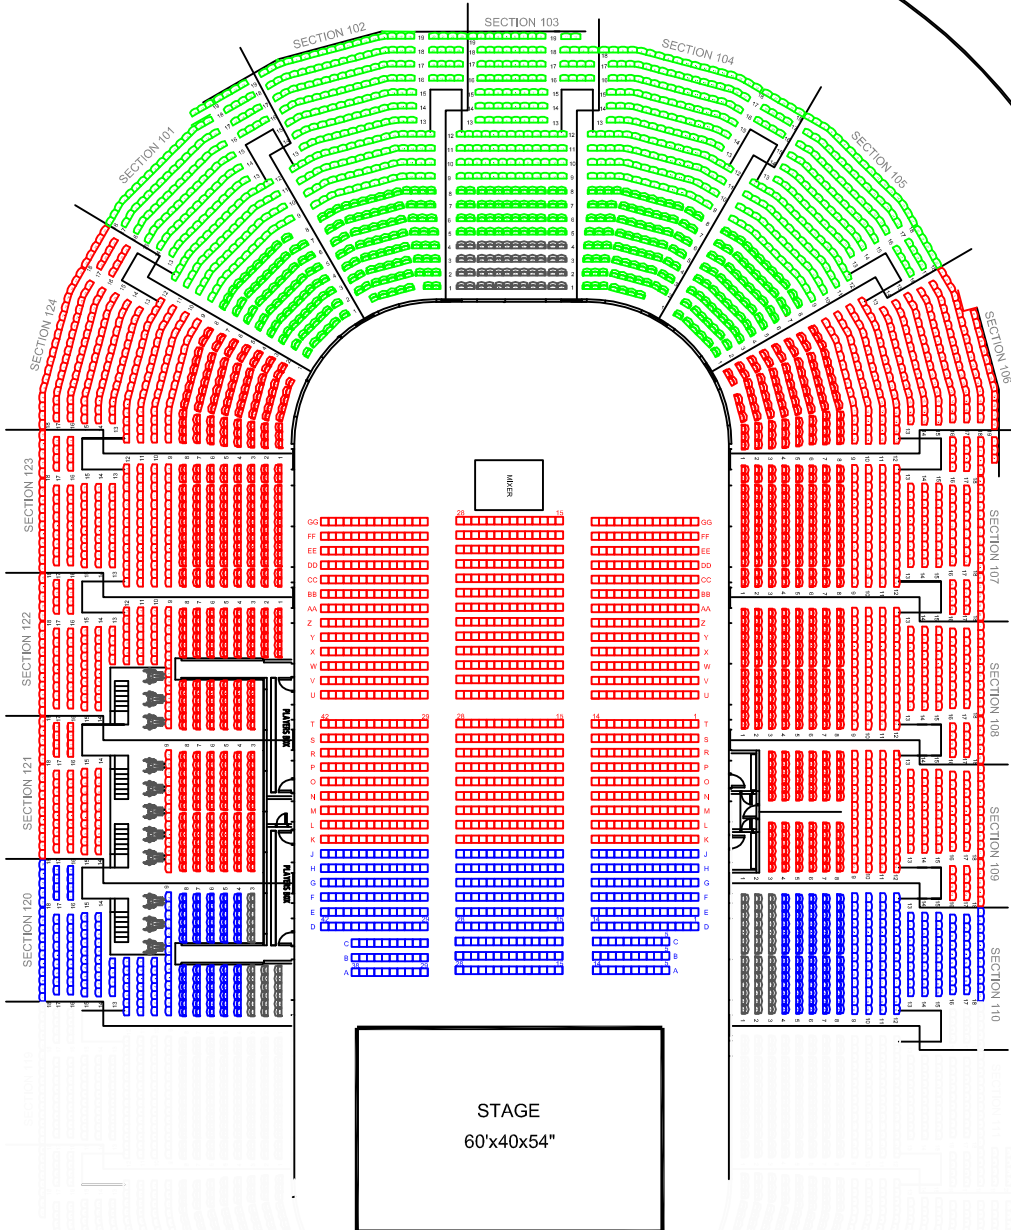

MILE ONE CENTRE
Our Lady Peace

 Tech Kill

 P1 = \$75.50 plus s/c

 P2 = \$60.50 plus s/c

 P3 = \$45.50 plus s/c

NEW GOWER STREET