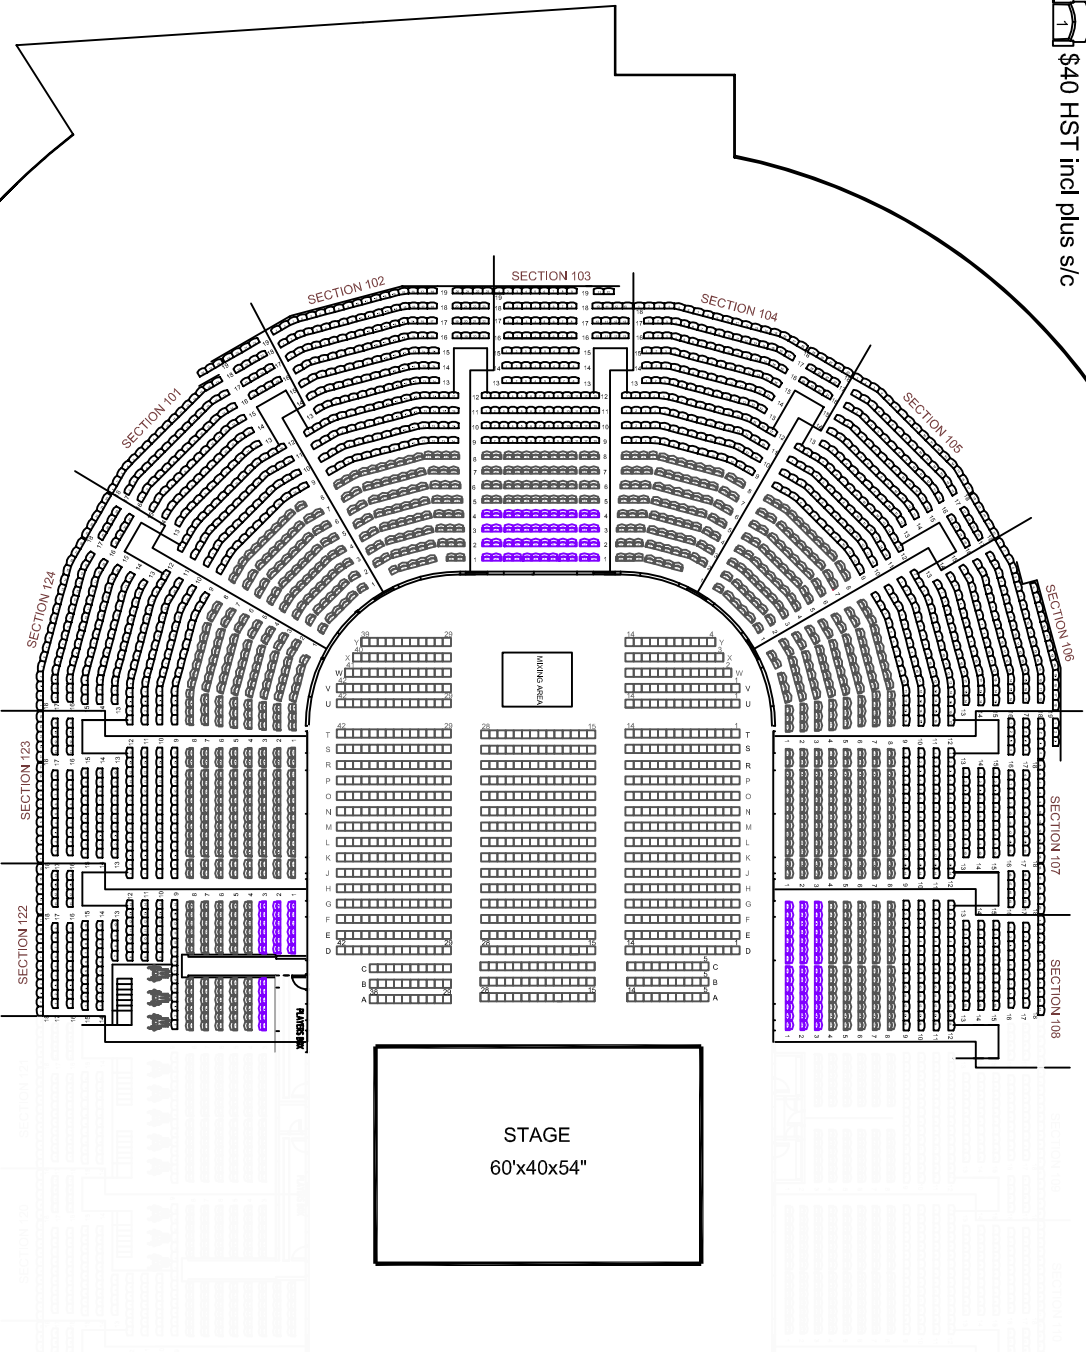

MILE ONE CENTRE
THE WIGGLES

Tech Kill

\$40 HST incl plus s/c

NEW GOWER STREET