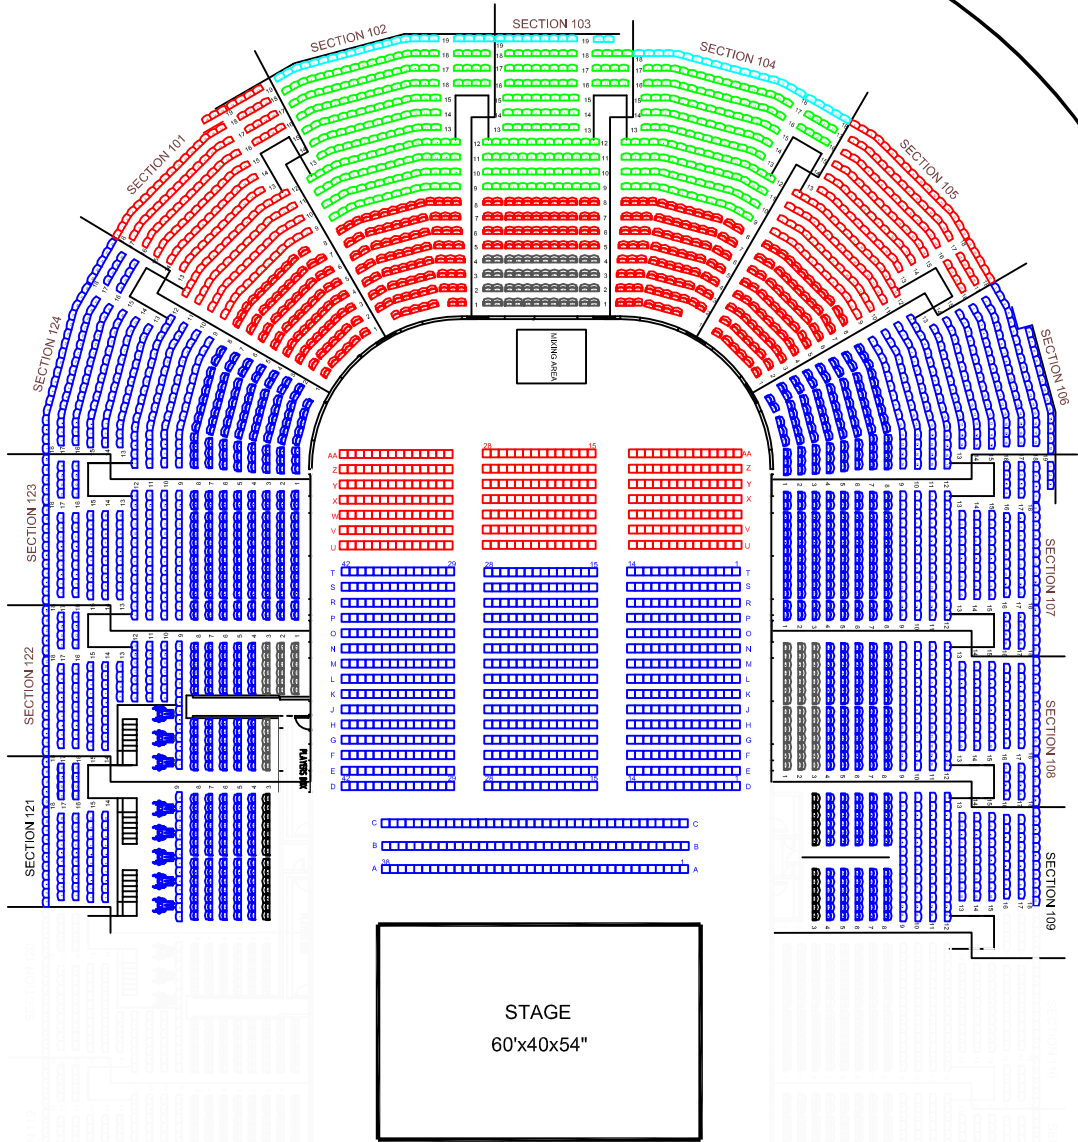

MILE ONE CENTRE
JOHNNY REID

 Tech Kill

 P1 = \$89.50 plus s/c

 P2 = \$69.50 plus s/c

 P3 = \$59.50 plus s/c

 P4 = \$39.50 plus s/c

NEW GOWER STREET